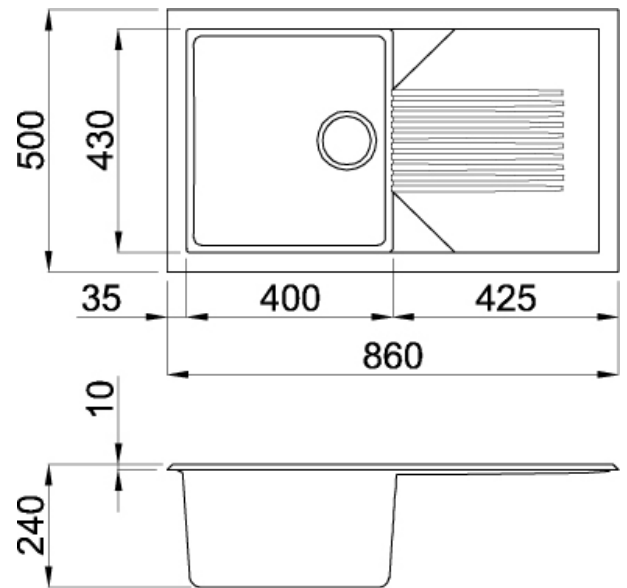

Product Specification Sheet
ELGT400-40

Tekno Insert

Elleci Tekno Granitek 400 Single Bowl With Drainer

Models	Waste
08 ELGT400-40 <i>Black</i>	90mm
08 ELGT400-68 <i>White</i>	

Overall Dimensions W x D	Minimum Cabinet Size
860 x 500mm	520mm

Bowl Dimensions W x D x H
400 x 430 x 240mm

Material & Finish
Granitek, Honed

Corner Radius
10mm

Accessories Available (optional)

E&OE – it is recommended all measurements are taken directly from the product. Specification subject to change without notice, always consult the literature supplied with the product. Coloured images are indicative only.